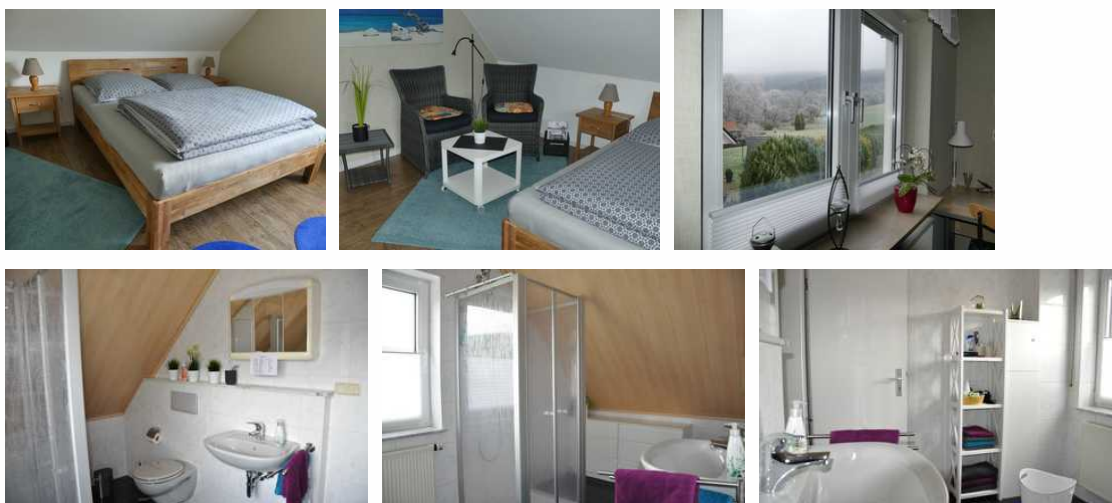

Ferienwohnung Bramwaldblick

Holiday Apartment - Apartment

Hann. Münden

Description

The modern furnished guest room, separate bathroom and large kitchen on the floor. Large quiet garden with pond and barbecue hut. Bicycle storage in lockable garage. Accommodation for children is not possible. The approximate time of arrival must be communicated promptly. Short-term shared use of bathroom and kitchen by student possible.

Languages: englisch, deutsch

Double room

Modern furnishings, laminate, sofa bed for 2 persons, bed linen, wardrobe, desk, SAT-TV/radio, WLAN Separate bathroom Du/WC and large equipped kitchen on the floor.

Room amenities

Size: 17 qm

Max. occupancy: 2

Internet - WLAN: ja

TV: ja

Dishwasher: ja

Baking Oven: ja

More details on pets

Eat & Drink: Breakfast available, BBQ Facilities

Kitchen: Baking Oven, Freezer Available, Kitchen (Integrated), Refrigerator, Separate Kitchen, Dishwasher

Sanitary Facilities: Shower/WC, Hairdryer

Service: Bed Linen, Towels